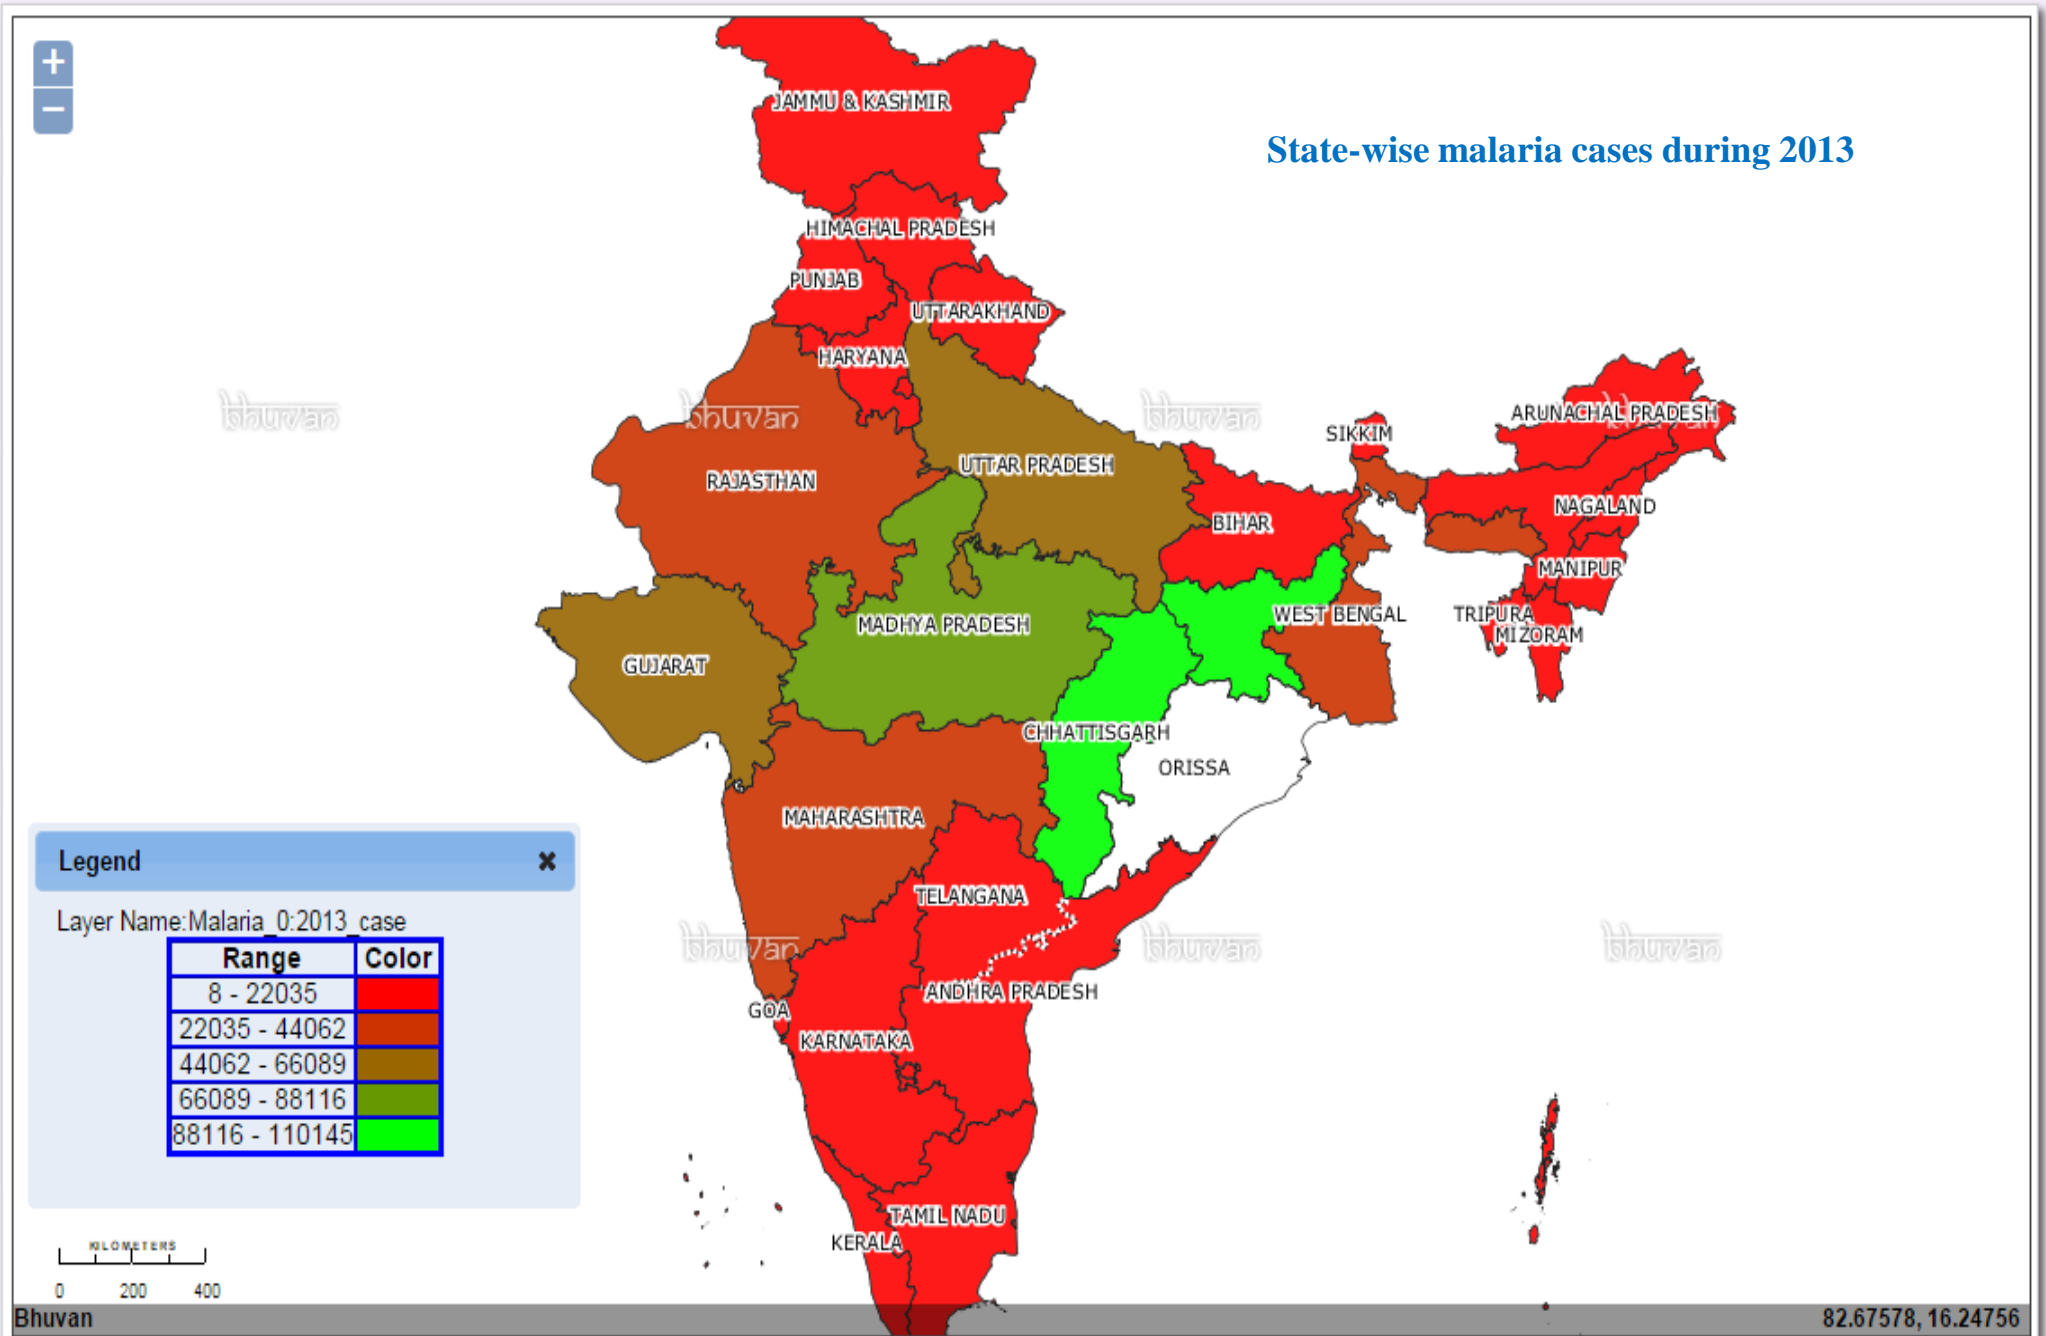

Attribute Name:state

Select Following Option

Default Color Scheme

Legend

Layer Name:Malaria_2:state:default

Attributes	Color
Andaman & Nicobar Islands	Red
Andhra Pradesh	Orange
Arunachal Pradesh	Dark Red
Assam	Brown
Bihar	Light Brown
Chandigarh	Dark Olive
Chhattisgarh	Dark Green
Daman & Diu	Light Green
Delhi	Yellow Green
Goa	Light Blue
Gujarat	Dark Blue
Haryana	Blue
Himachal Pradesh	Dark Blue
Jammu & Kashmir	Dark Blue
Jharkhand	Purple
Karnataka	Dark Blue
Kerala	Dark Purple
Lakshadweep	Dark Purple
Madhya Pradesh	Light Blue
Maharashtra	Cyan
Manipur	Light Green
Meghalaya	Yellow
Mizoram	Yellow Green
Nagaland	Cyan
Puducherry	Dark Olive
Punjab	Purple
Rajasthan	Bright Green
Sikkim	Orange
Tamil Nadu	Magenta
Tripura	Teal
Uttar Pradesh	Light Green
Uttarakhand	Black
West Bengal	Light Green

98.75977, 25.41992

Generate Maps From Text - Select following
Choropleth Maps
Point Map

Layers List

Base Layer

Choropleth Map layers

Malaria_0:2013_case

Legend Edit-Range + × 🖨

Point Layers

Classification

Malaria

Select Attribute ×

Download Unmatched Entries

Numeric Type Attributes

Attribute	MIN	Max
2012_case	9	131476
2012_death	0	96

Color-Ramp/Legend/Edit-Range

File Name:Malaria_0

Attribute Name:2013_case

Legend

Range	Color
8 - 22035	Red
22035 - 44062	Brown
44062 - 66089	Olive Green
66089 - 88116	Light Green
88116 - 110145	Bright Green

Generate Maps From Text - Select following
Choropleth Maps
Point Map