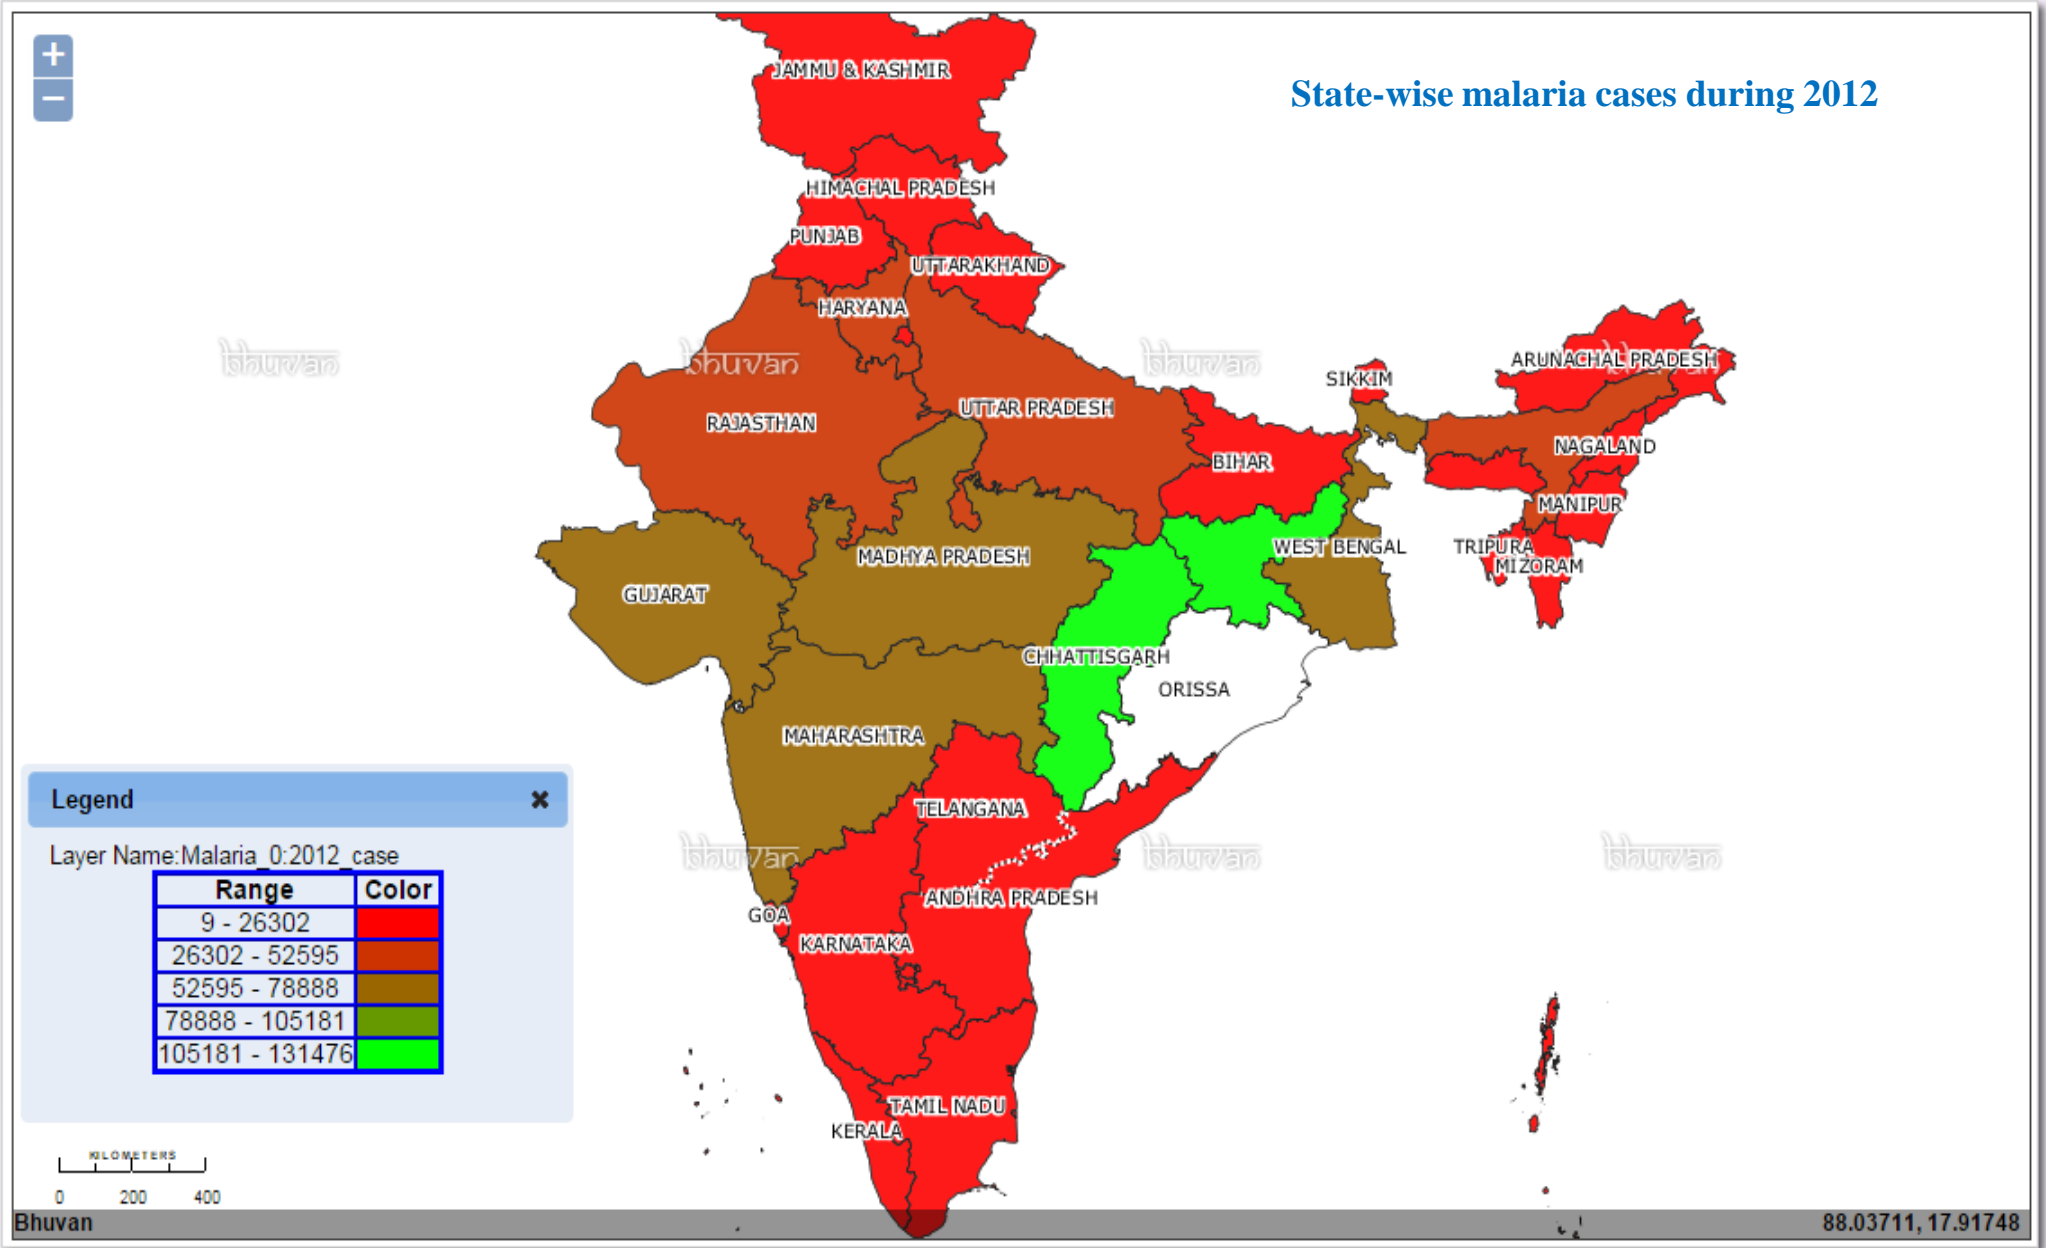

Legend

Layer Name:Malaria_2:state:default

Attributes	Color
Andaman & Nicobar Islands	Red
Andhra Pradesh	Orange
Arunachal Pradesh	Dark Red
Assam	Brown
Bihar	Light Brown
Chandigarh	Dark Olive
Chhattisgarh	Dark Green
Daman & Diu	Light Green
Delhi	Yellow Green
Goa	Light Blue
Gujarat	Dark Blue
Haryana	Blue
Himachal Pradesh	Dark Blue
Jammu & Kashmir	Dark Blue
Jharkhand	Purple
Karnataka	Dark Blue
Kerala	Dark Blue
Lakshadweep	Dark Purple
Madhya Pradesh	Light Blue
Maharashtra	Cyan
Manipur	Light Green
Meghalaya	Yellow
Mizoram	Olive
Nagaland	Cyan
Puducherry	Dark Olive
Punjab	Purple
Rajasthan	Bright Green
Sikkim	Orange
Tamil Nadu	Magenta
Tripura	Teal
Uttar Pradesh	Light Green
Uttarakhand	Black
West Bengal	Light Green

98.75977, 25.41992

Generate Maps From Text - Select following
Choropleth Maps
Point Map

Layers List
 Base Layer
Choropleth Map layers
 Malaria_0:2012_case
Legend Edit-Range 0.9

Classification
Malaria

Select Attribute: 2012_case

Download Unmatched Entries

Numeric Type Attributes

Attribute	MIN	Max
2012_case	9	131476
2012_death	0	96

Color-Ramp/Legend/Edit-Range
File Name: Malaria_0
Attribute Name: 2012_case

Legend

Range	Color
9 - 26302	Red
26302 - 52595	Brown
52595 - 78888	Olive Green
78888 - 105181	Light Green
105181 - 131476	Yellow Green

Legend

Range	Color
0 - 19	
19 - 38	
38 - 57	
57 - 76	
76 - 96	